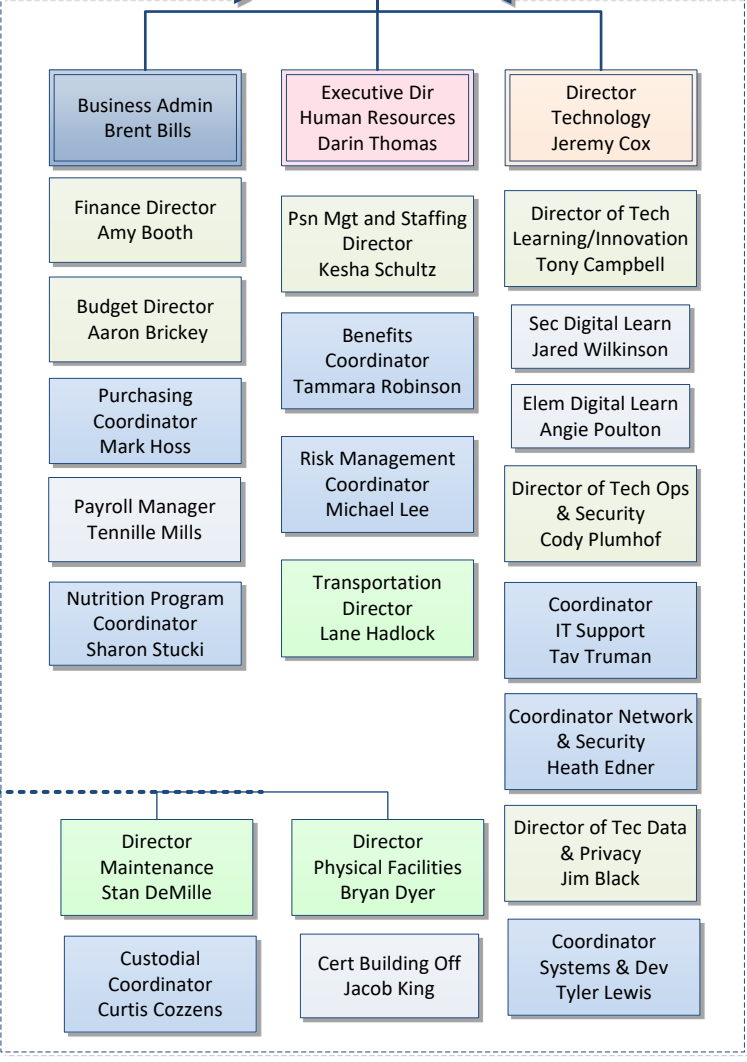

# Washington County School District

Effective July 1, 2023

- Board
- EA 1
- EA 2
- AA 6
- AA 5
- AA 3
- AA 2
- AA 1
- AE or TT

WCSD  
Board of Education

Superintendent  
Richard Holmes

Director PR  
Found & Comm  
Steve Dunham

In House  
Legal Counsel  
Vacant

Assistant Superintendent  
Elementary  
Nate Esplin

Assistant Superintendent  
Secondary  
Cheri Stevenson

School	Code	Little Valley	LTV
Arrowhead	AES	Majestic Fields	MFES
Bloomington	BES	Panorama	PAN
Bloomington Hills	BHES	Paradise Canyon	PCES
Coral Canyon	CNY	Red Mountain	RMES
Coral Cliffs	CLF	Riverside	RES
Crimson View	CVES	Sandstone	SND
Diamond Valley	DVES	Santa Clara	SCES
Enterprise	EES	Springdale	SES
Heritage	HTES	South Mesa	SMES
Horizon	HRZ	Sunset	SSES
Hurricane	HES	Three Falls	TFES
LaVerkin	LVK	Washington	WES
Legacy	LGES	Water Canyon	WCS

## Operations