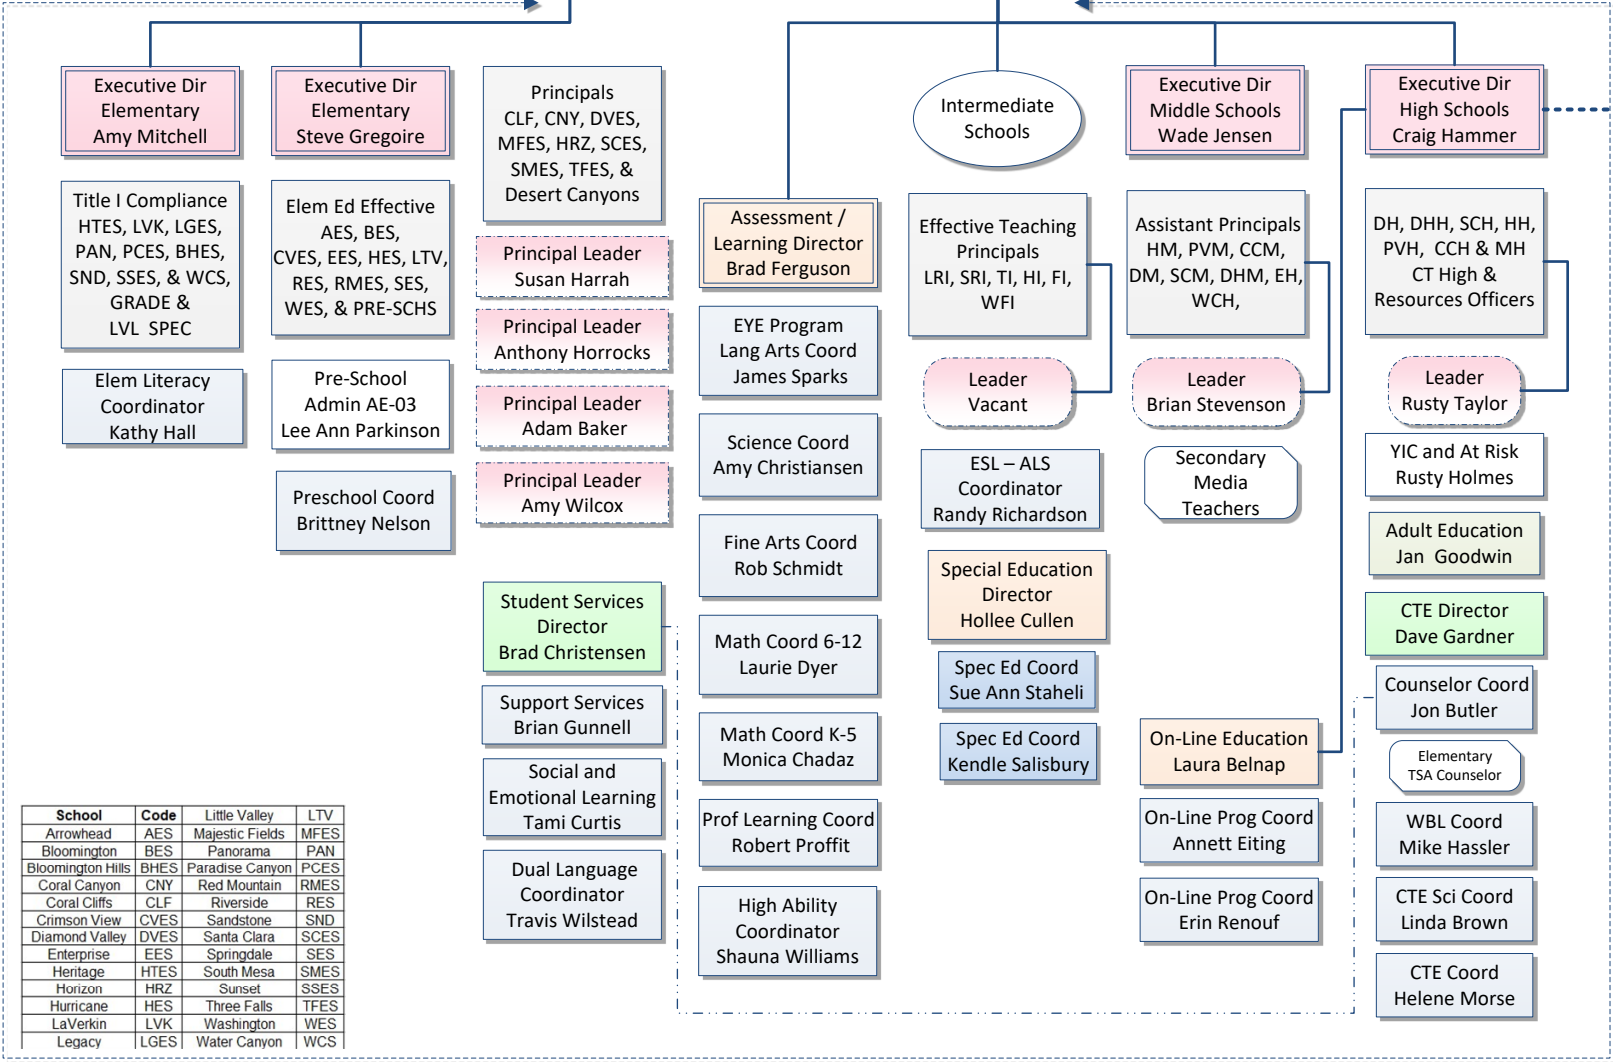

# Washington County School District

Effective July 1, 2023

- Board
- EA 1
- EA 2
- AA 6
- AA 5
- AA 3
- AA 2
- AA 1
- AE or TT

WCSD  
Board of Education

Superintendent  
Richard Holmes

Director PR  
Found & Comm  
Steve Dunham

In House  
Legal Counsel  
Vacant

Assistant Superintendent  
Elementary  
Nate Esplin

Assistant Superintendent  
Secondary  
Cheri Stevenson

School	Code	Little Valley	LTV
Arrowhead	AES	Majestic Fields	MFES
Bloomington	BES	Panorama	PAN
Bloomington Hills	BHES	Paradise Canyon	PCES
Coral Canyon	CNY	Red Mountain	RMES
Coral Cliffs	CLF	Riverside	RES
Crimson View	CVES	Sandstone	SND
Diamond Valley	DVES	Santa Clara	SCES
Enterprise	EES	Springdale	SES
Heritage	HTES	South Mesa	SMES
Horizon	HRZ	Sunset	SSES
Hurricane	HES	Three Falls	TFES
LaVerkin	LVK	Washington	WES
Legacy	LGES	Water Canyon	WCS

## Learning

## Operations