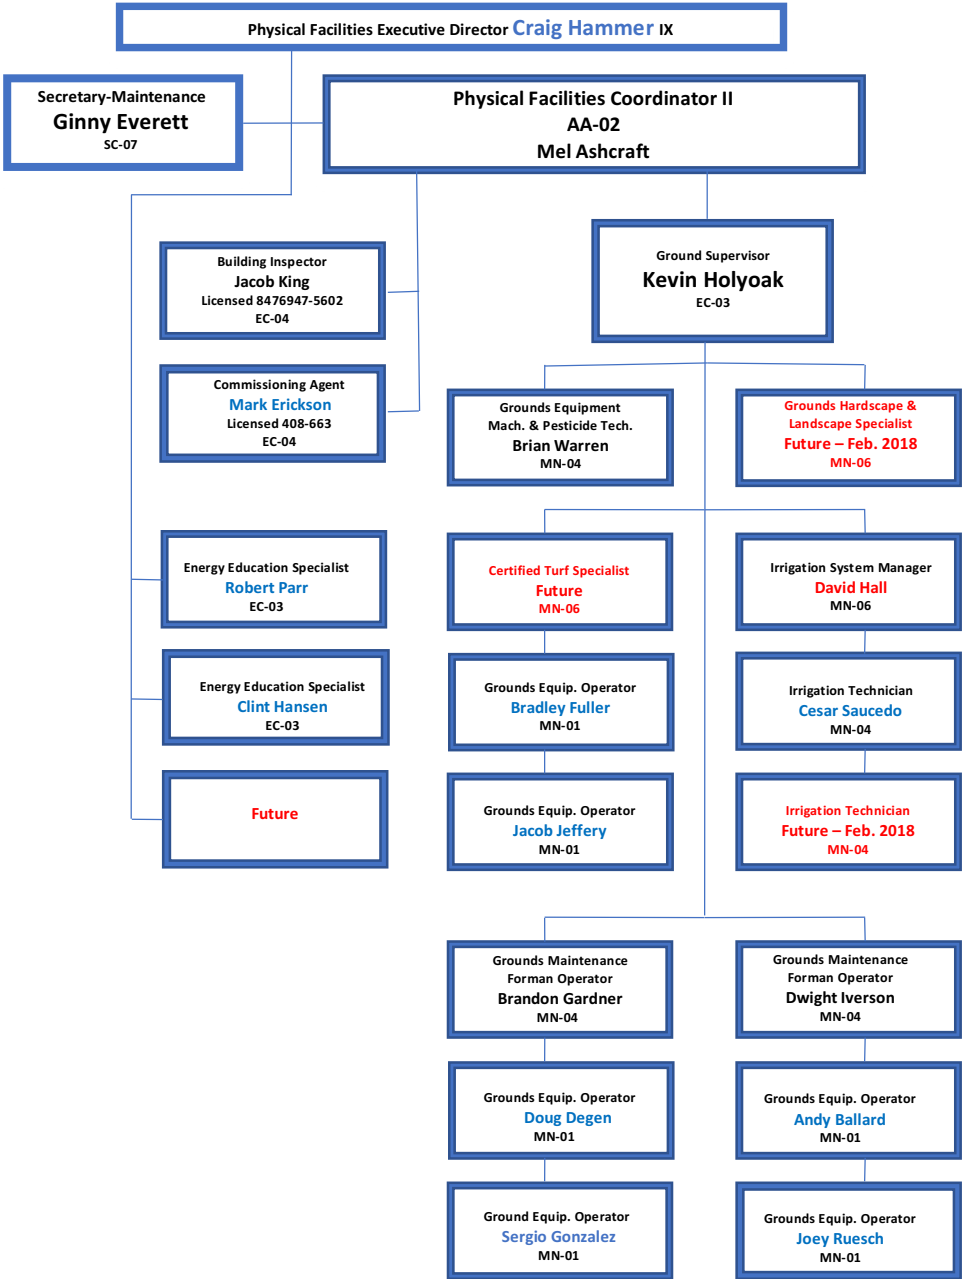

Washington County School District Physical Facilities

Grounds Staffing Formula; 1 per. 40 acres