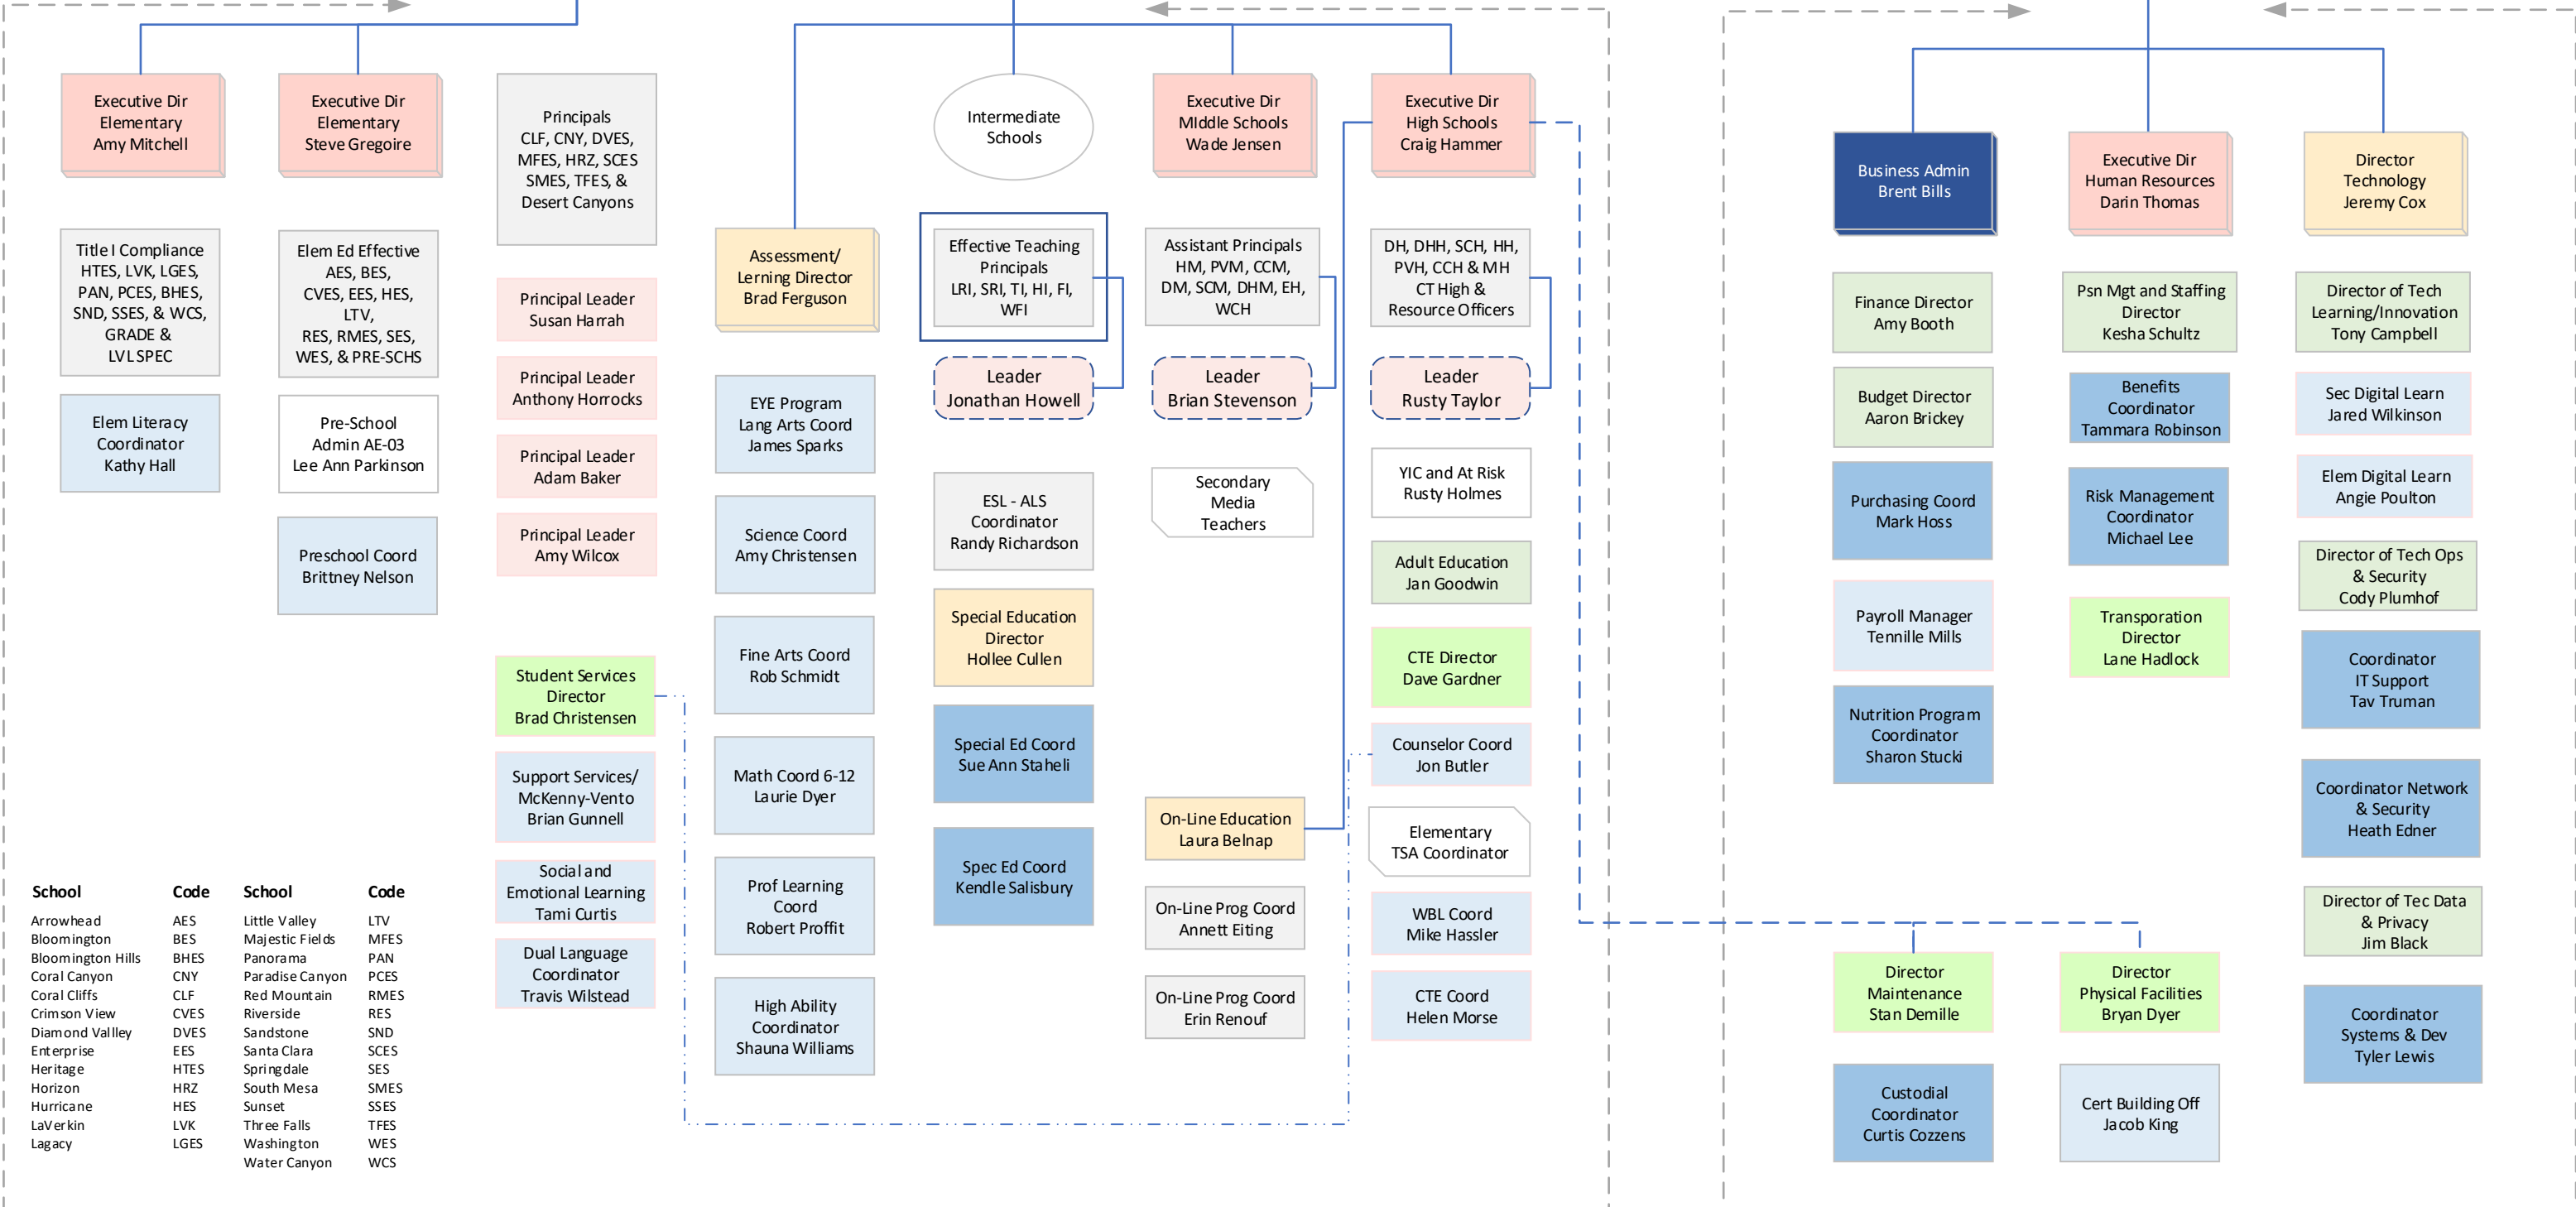

- Board
- EA 1
- EA 2
- AA 6
- AA 5
- AA 3
- AA 2
- AA 1
- AE or TT

Washington County School District

Effective July 1, 2023

WCSD
Board of Education

Superintendent
Richard Holmes

Assistant Superintendent
Elementary
Nathan Esplin

Assistant Superintendent
Secondary
Cheri Stevenson

Director PR
Found & Comm
Steve Dunham

In House
Legal Counsel
Vacant

Learning

Operations

School	Code	School	Code
Arrowhead	AES	Little Valley	LTV
Bloomington	BES	Majestic Fields	MFES
Bloomington Hills	BHES	Panorama	PAN
Coral Canyon	CNY	Paradise Canyon	PCES
Coral Cliffs	CLF	Red Mountain	RMES
Crimson View	CVES	Riverside	RES
Diamond Valley	DVES	Sandstone	SND
Enterprise	EES	Santa Clara	SCES
Heritage	HTES	Springdale	SES
Horizon	HRZ	South Mesa	SMES
Hurricane	HES	Sunset	SSES
LaVerkin	LVK	Three Falls	TFES
Lagacy	LGES	Washington	WES
		Water Canyon	WCS